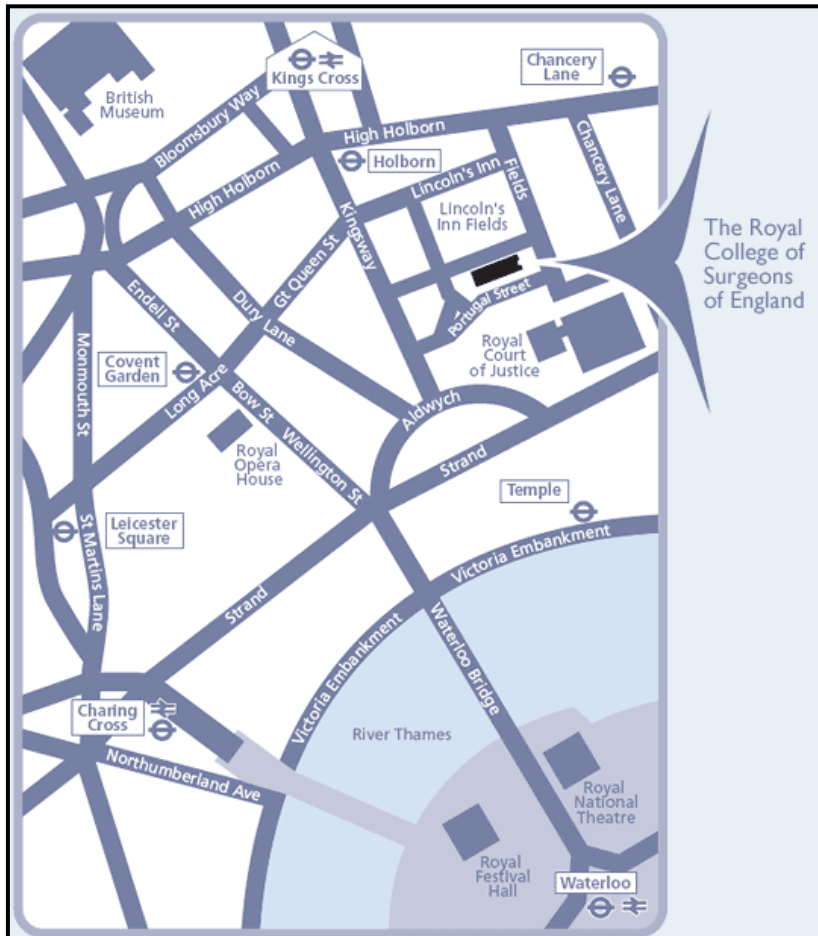

Conference Venue

The Royal College of Surgeons of England,
35-43 Lincoln's Inn Field,
London, WC2A 3PE

The College is centrally located at Lincoln's Inn Fields within easy walking distance of Holborn (Piccadilly and Central lines) and Temple (District and Circle Lines) underground stations. It is a short taxi or underground journey from most major rail stations. Two NCP car parks are situated nearby.